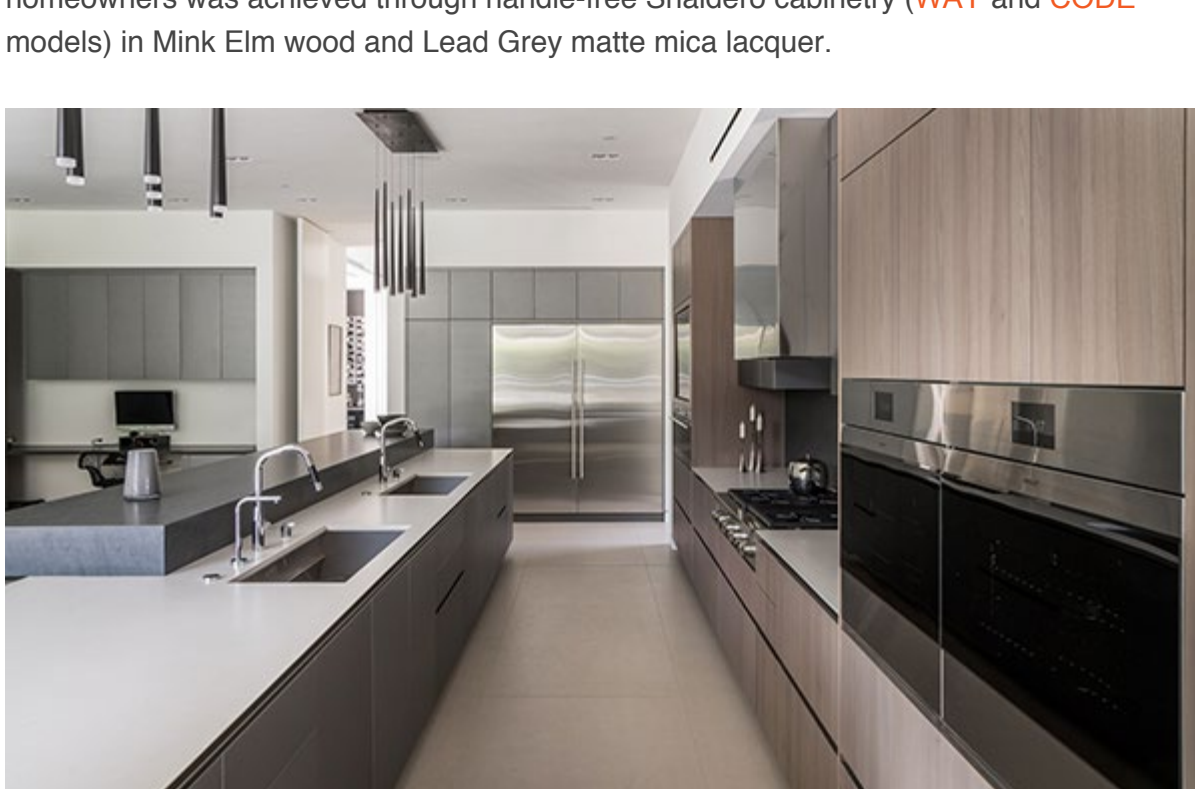

KBB HONORABLE MENTION – KITCHEN

Design by: Wendy Williams, [Snaidero USA Los Angeles](#)

What the KBB judges had to say: A great example of a disciplined designer creating architecture with cabinetry.

This 600 sq. ft. Beverly Hills kitchen allows the homeowners to cook, work, and entertain with direct access to the pool and outdoor cooking station, keeping all functional areas easily accessible through an optimal flow. The warm, modern look desired by the homeowners was achieved through handle-free Snaidero cabinetry ([WAY](#) and [CODE](#) models) in Mink Elm wood and Lead Grey matte mica lacquer.