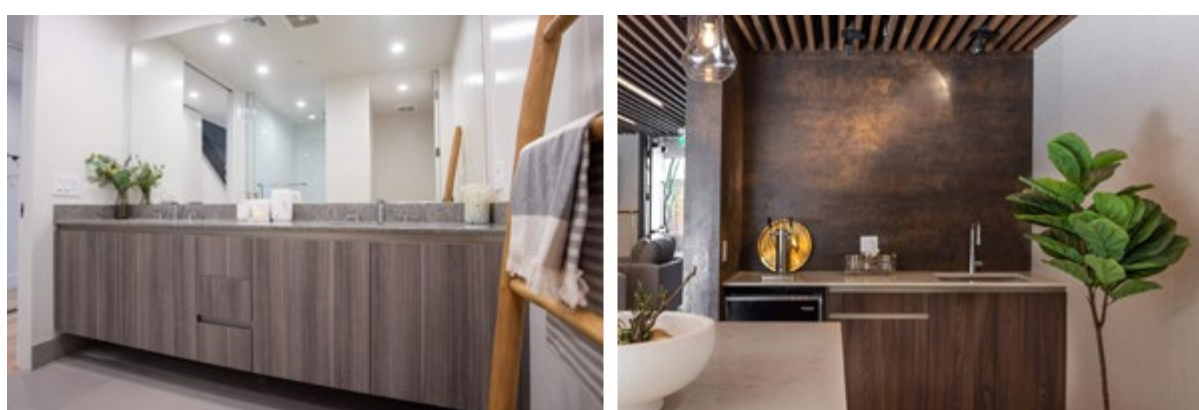

Left: One of the bathrooms. Right: Havana Oak cabinetry for the community lounge.

Images courtesy of etco HOMES

[SEE MORE MULTI-HOUSING PROJECTS](#)

877.762.4337 | pr@snaidero-usa.com
[Forward to a Friend](#) | [Unsubscribe](#)

Snaidero Cucine Per La Vita cabinetry is distributed exclusively through Snaidero USA.
© 2021 Snaidero USA. All rights reserved.