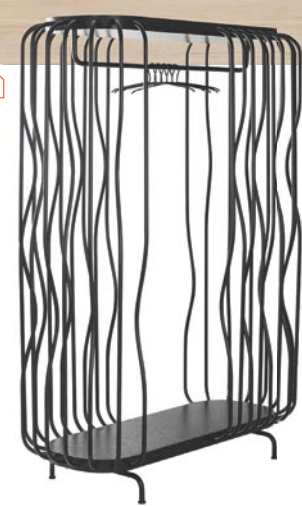

top shelf

Display and divide with these stately designs

1. René Bouchara's Dedale bookcase in solid PPMA by Roche Bobois. roche-bobois.com
2. Stagemilano's NYNY wall-mounted storage unit in lacquered wood with woven-cane inserts and brushed-brass frame by Wiener GTV Design. gebruederthonetvienna.com
3. Double Emperor console in polished silicone bronze by Carol Egan Interiors through Maison Gerard. maisongerard.com
4. Stained Glass room divider in tinted smoke glass with polished-chrome frame by Nicholas Obeid. nicholasobeid.com
5. Jerszy Seymour's Bureaurama shelving system with steel-tube supports and steel-plate shelves with polyester-powder paint by Magis through Herman Miller. hermanmiller.com
6. Sofie Johansson and Lovisa Sandström's Ridå wardrobe in black powder-coated steel by Källemo through Suite NY. suite.ny.com
7. Stéphanie Marin's Play Yet! furniture system in oak with beech dowels and cork blocks by Smarin. smarin.net
8. Mario Mazzer's Riquadro modular storage system in tempered glass, brushed anodized aluminum, and heartwood by Snaidero USA. snaidero-usa.com

furniture

6

5