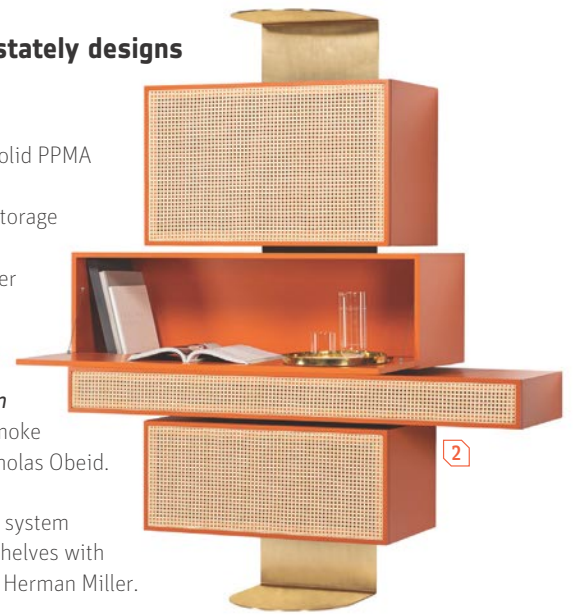

top shelf

Display and divide with these stately designs

1. René Bouchara's Dedale bookcase in solid PPMA by Roche Bobois. roche-bobois.com
2. Stagemilano's NYNY wall-mounted storage unit in lacquered wood with woven-cane inserts and brushed-brass frame by Wiener GTV Design. gebruederthonetvienna.com
3. Double Emperor console in polished silicone bronze by Carol Egan Interiors through Maison Gerard. maisongerard.com
4. Stained Glass room divider in tinted smoke glass with polished-chrome frame by Nicholas Obeid. nicholasobeid.com
5. Jerszy Seymour's Bureaurama shelving system with steel-tube supports and steel-plate shelves with polyester-powder paint by Magis through Herman Miller. hermanmiller.com
6. Sofie Johansson and Lovisa Sandström's Ridå wardrobe in black powder-coated steel by Källemo through Suite NY. suite.ny.com
7. Stéphanie Marin's Play Yet! furniture system in oak with beech dowels and cork blocks by Smarin. smarin.net
8. Mario Mazzer's Riquadro modular storage system in tempered glass, brushed anodized aluminum, and heartwood by Snaidero USA. snaidero-usa.com

furniture

6

5