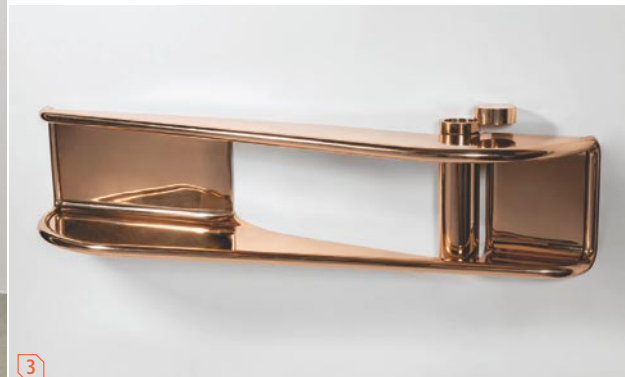

top shelf

Display and divide with these stately designs

1. René Bouchara's Dedale bookcase in solid PPMA by Roche Bobois. roche-bobois.com
2. Stagemilano's NYNY wall-mounted storage unit in lacquered wood with woven-cane inserts and brushed-brass frame by Wiener GTV Design. gebruederthonetvienna.com
3. Double Emperor console in polished silicone bronze by Carol Egan Interiors through Maison Gerard. maisongerard.com
4. Stained Glass room divider in tinted smoke glass with polished-chrome frame by Nicholas Obeid. nicholasobeid.com
5. Jerszy Seymour's Bureaurama shelving system with steel-tube supports and steel-plate shelves with polyester-powder paint by Magis through Herman Miller. hermanmiller.com
6. Sofie Johansson and Lovisa Sandström's Ridå wardrobe in black powder-coated steel by Källemo through Suite NY. suite.ny.com
7. Stéphanie Marin's Play Yet! furniture system in oak with beech dowels and cork blocks by Smarin. smarin.net
8. Mario Mazzer's Riquadro modular storage system in tempered glass, brushed anodized aluminum, and heartwood by Snaidero USA. snaidero-usa.com