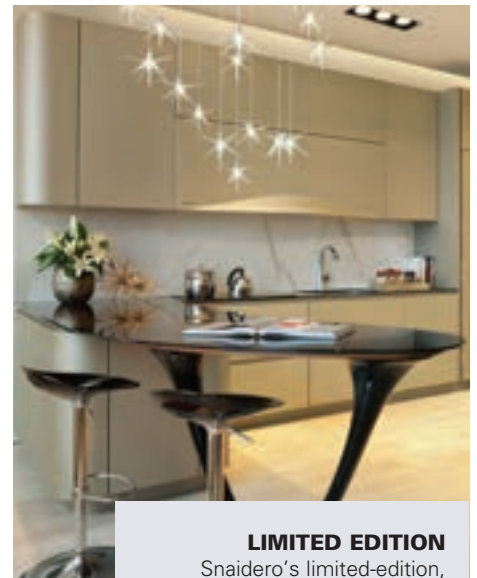

Named 2016 Showroom of the Year by *Kitchen & Bath Business*, Studio Snaidero DC Metro spotlights a wide selection of cabinetry made by Snaidero in Italy. Snaidero collaborates with renowned designers, including Paolo Pininfarina, to create its collections using materials ranging from exotic eucalyptus wood to industrial-style metals and polished glass. In addition to cutting-edge modern design, Studio Snaidero DC Metro has also incorporated traditional elements in its 1,941-square-foot showroom—which features four fully functional kitchens—to cater to the Washington market.

1130 North Fairfax Street, Alexandria, Virginia
22314; 703-683-1130. snaiderodcmetro.com

WOW FACTOR

Studio Snaidero DC Metro designed an efficient kitchen for an Arlington family in sleek, modern style. White cabinets and countertops contrast with the kitchen's wooden floors.

LIMITED EDITION

Snaidero's limited-edition, Paolo Pininfarina-designed, OLA 25 kitchen is made of carbon fiber with a glossy, black-lacquer finish. Shown in Champagne Mica.