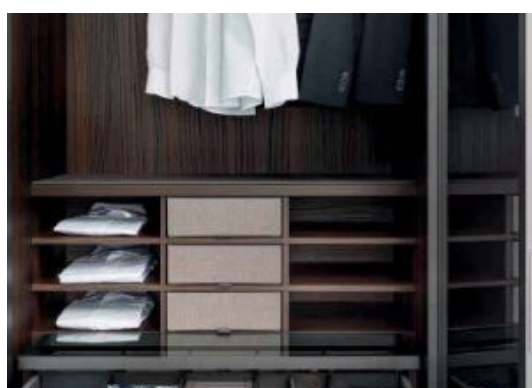

ISLAND UNIT

The double-sided island unit, designed to sit in the middle of the closet, is customizable with glass-top drawers, open elements, leather inserts, and integrated stools. Featured finishes: Easy Walnut veneer and piqué melamine.

CUSTOMIZATION

Accessorizing modules include but are not limited to:

between-shelves compartment grids in two available heights, with or without extractable drawers covered in fabric

double-row shoe racks and full pull-out trouser rack with anti-slid rails finished in easy leather