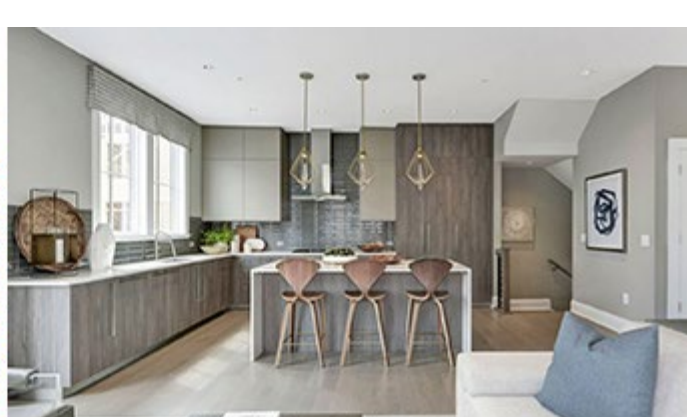

Introducing ELEGANTE Bespoke RIQUADRO, a new luxury storage system;
two new multi-housing projects on the East Coast.

SPRING 2019 . MAY | [View this email in your browser](#)

[HOME](#) [OUR DESIGNS](#) [OUR STORY](#)

Introducing ELEGANTE Bespoke RIQUADRO

New Project
in Virginia

New Project
in New Jersey

PRODUCT NEWS

ELEGANTE Bespoke Collection Expands with RIQUADRO Luxury Storage System

Part of the [ELEGANTE Bespoke Cabinetry Collection](#), RIQUADRO is the first free-standing furniture design in Snaidero USA's product offering.

With [RIQUADRO](#), interior designers, architects, and their clients can configure **modern sideboards, highboards, and storage units** that have at once a very delicate look and an undeniable architectural presence. Every unit can be customized using a combination of precious materials: glass, marble, ceramic, lacquer, brushed anodized aluminum, and exclusive woods.

Project architect: KTGy. Interior architecture and furnishings: KCCT

Photo by Thomas Arledge

CODE kitchens will also be part of the **47 residences of South Beach at Long Branch**, a new development at one of the most enviable locations on the Jersey Shore.