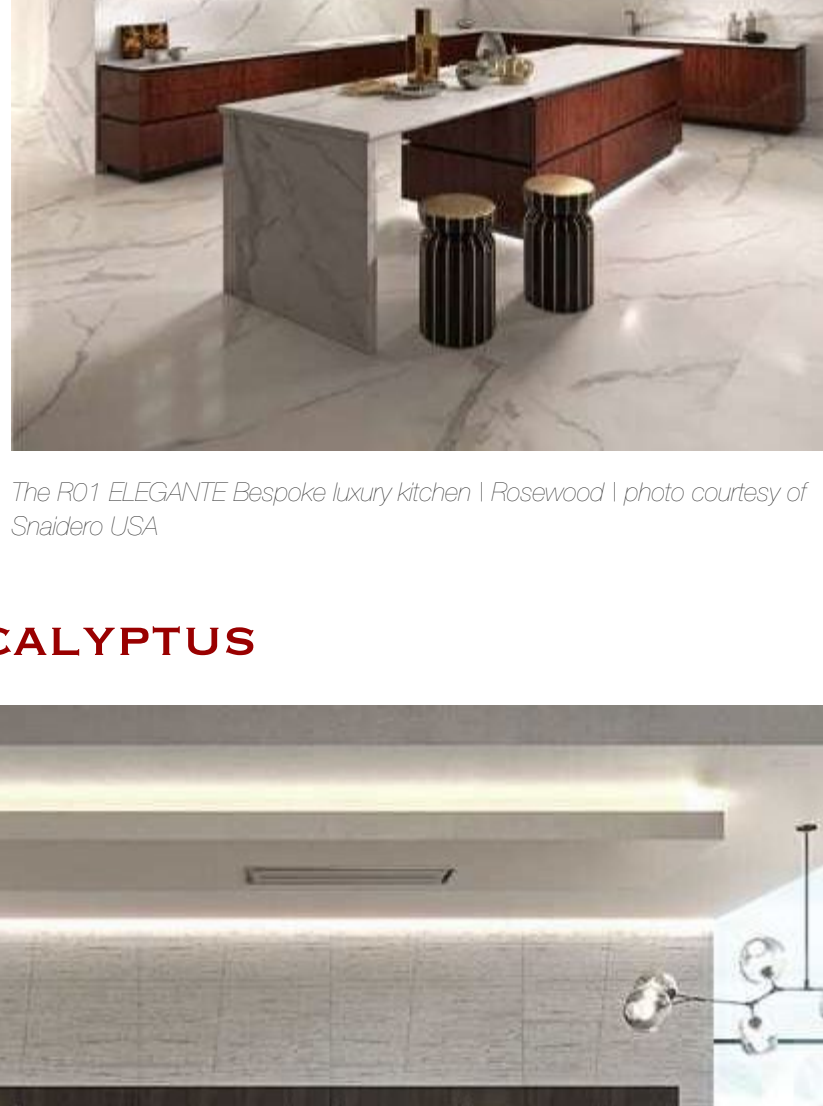

□ menu

Home | design bites | elegante bespoke is perfect for luxury modern kitchens

JANUARY 28, 2019

ELEGANTE BESPOKE IS PERFECT FOR LUXURY MODERN KITCHENS

Pairing modern style with exclusive high-end finishes needn't be challenging. Create luxury modern kitchens with Snaidero's **ELEGANTE Bespoke** collection.

The R01 ELEGANTE Bespoke luxury kitchen | Rosewood | photo courtesy of Snaidero USA