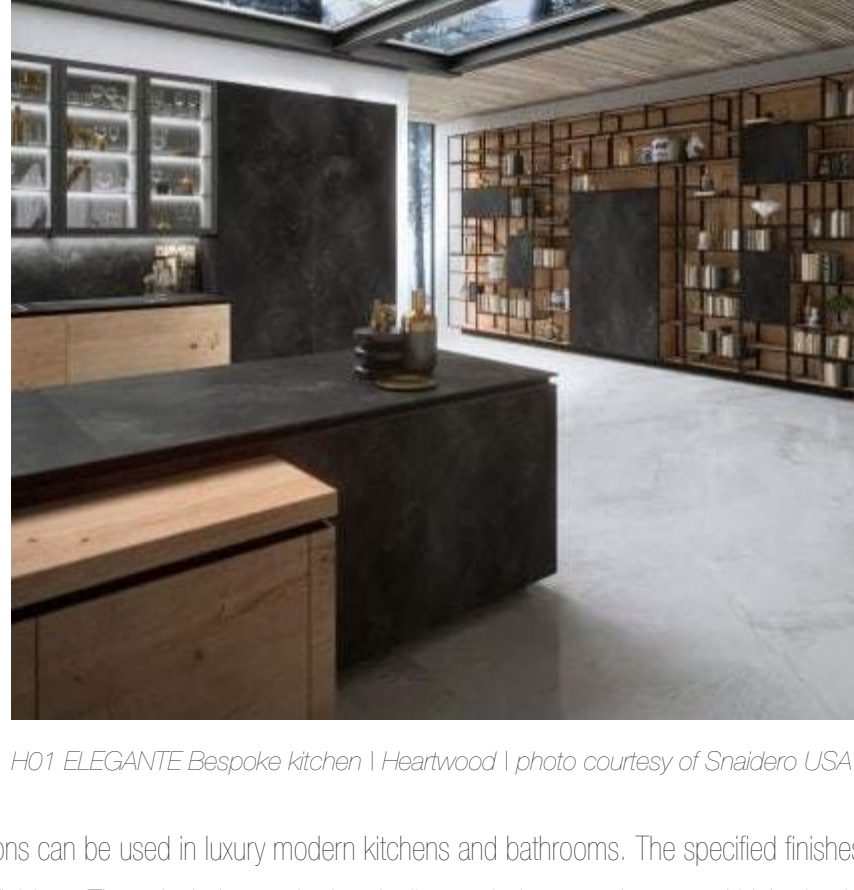

The R01 ELEGANTE Bespoke luxury kitchen and bath cabinetry takes **Rosewood**—a favourite finish of mid-century modern furniture—and makes it new again by putting it at the heart of contemporary design.

H01 ELEGANTE Bespoke kitchen | Heartwood | photo courtesy of Snaidero USA