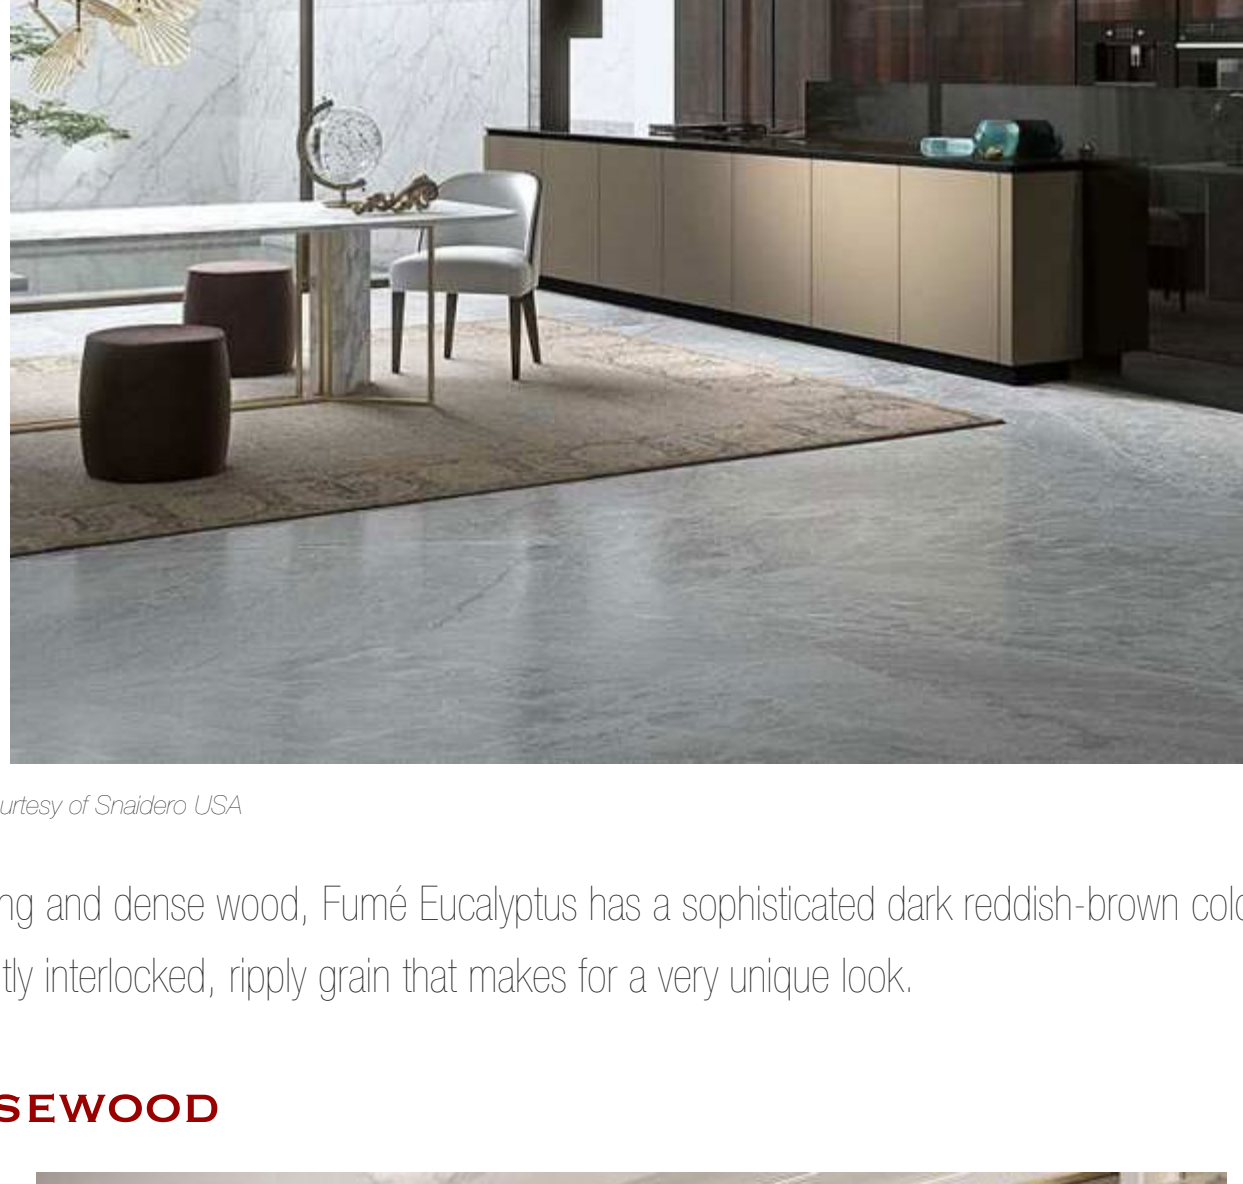

Fumé Eucalyptus: Rich texture, exotic feel, and exclusivity for your modern luxury kitchen and bath.

photo courtesy of Snaidero USA