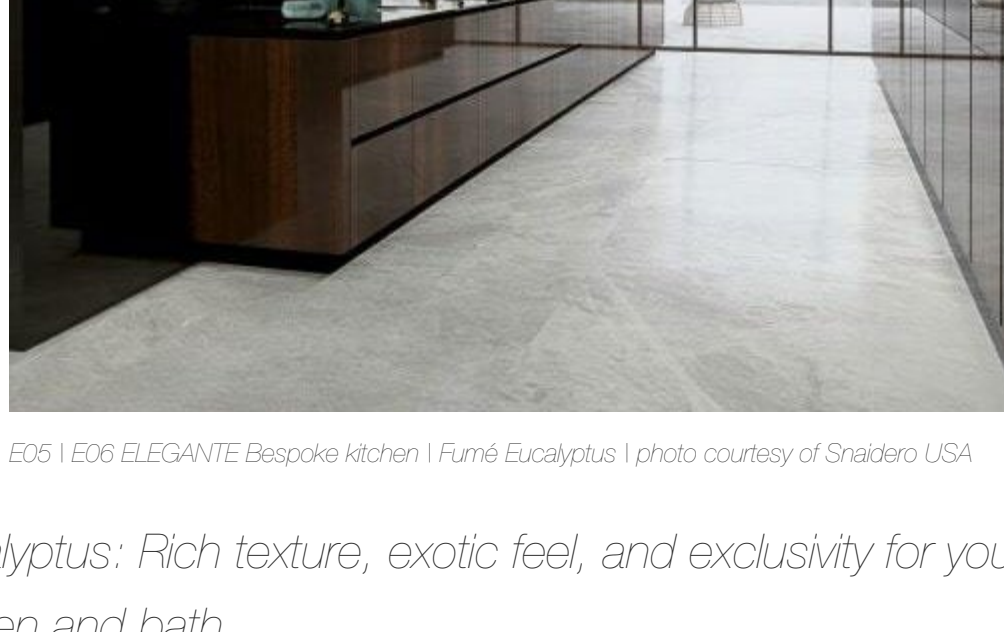

FUMÉ EUCALYPTUS

E06 | E06 ELEGANTE Bespoke kitchen | Fumé Eucalyptus | photo courtesy of Snaidero USA