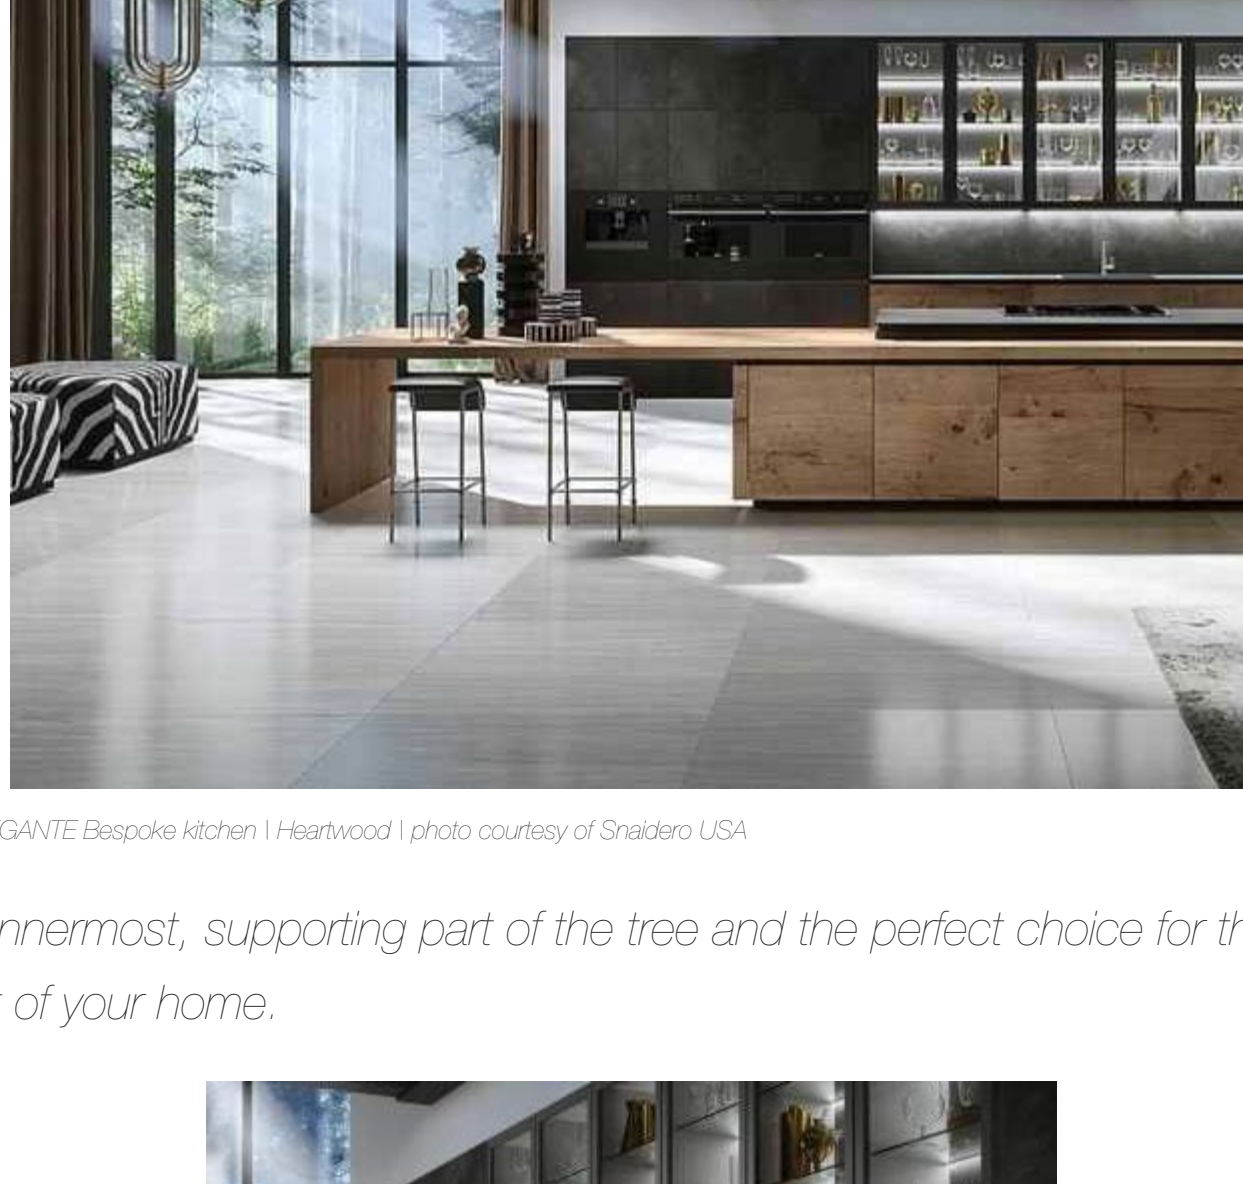

HEARTWOOD

H01 ELEGANTE Bespoke kitchen | Heartwood | photo courtesy of Snaidero USA