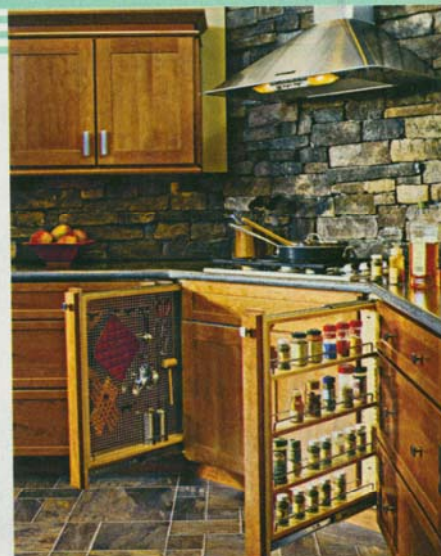

TERRIFIC TASKMASTER

Created to make cooking easier, Armstrong's ChefCenter™ offers task-focused design. Pullout fillers with shelves or perforated organizers are modular and scalable, and come in a "Family Chef" or "Epicure" configuration. armstrong.com/cabinets;
800-527-5903